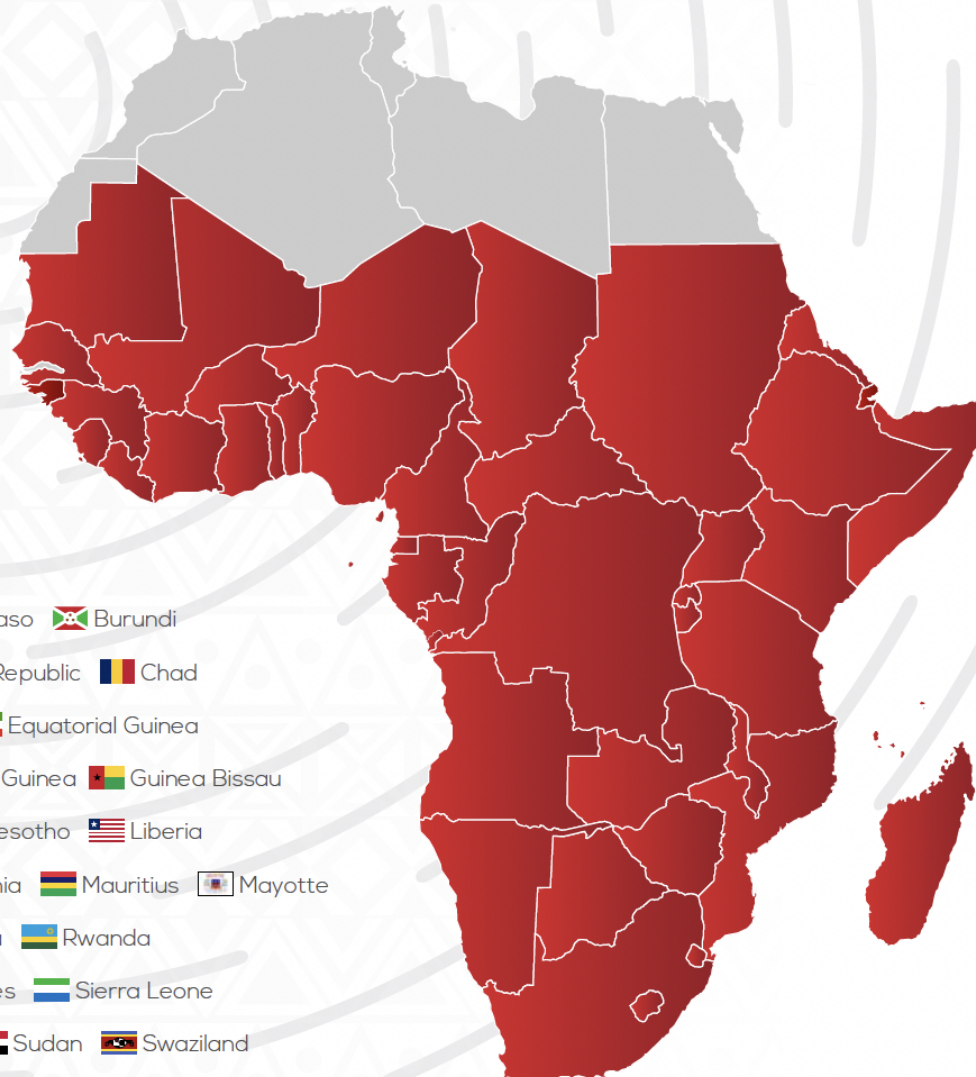

TBN REACH SEEK AND SEE OUR AFRICAN FOOTPRINT

TBN Africa Broadcast Countries

- Angola Benin Botswana Burkina Faso Burundi
- Cameroon Cape Verde Central Africa Republic Chad
- Comores Congo Djibouti DRC Equatorial Guinea
- Eritrea Ethiopia Gabon Ghana Guinea Guinea Bissau
- Helena Island Ivory Coast Kenya Lesotho Liberia
- Madagascar Malawi Mali Mauritania Mauritius Mayotte
- Mozambique Namibia Niger Nigeria Rwanda
- Sao Tome & Principe Senegal Seychelles Sierra Leone
- Somalia South Africa South Sudan Sudan Swaziland
- Tanzania Togo Uganda Zambia Zanzibar Zimbabwe